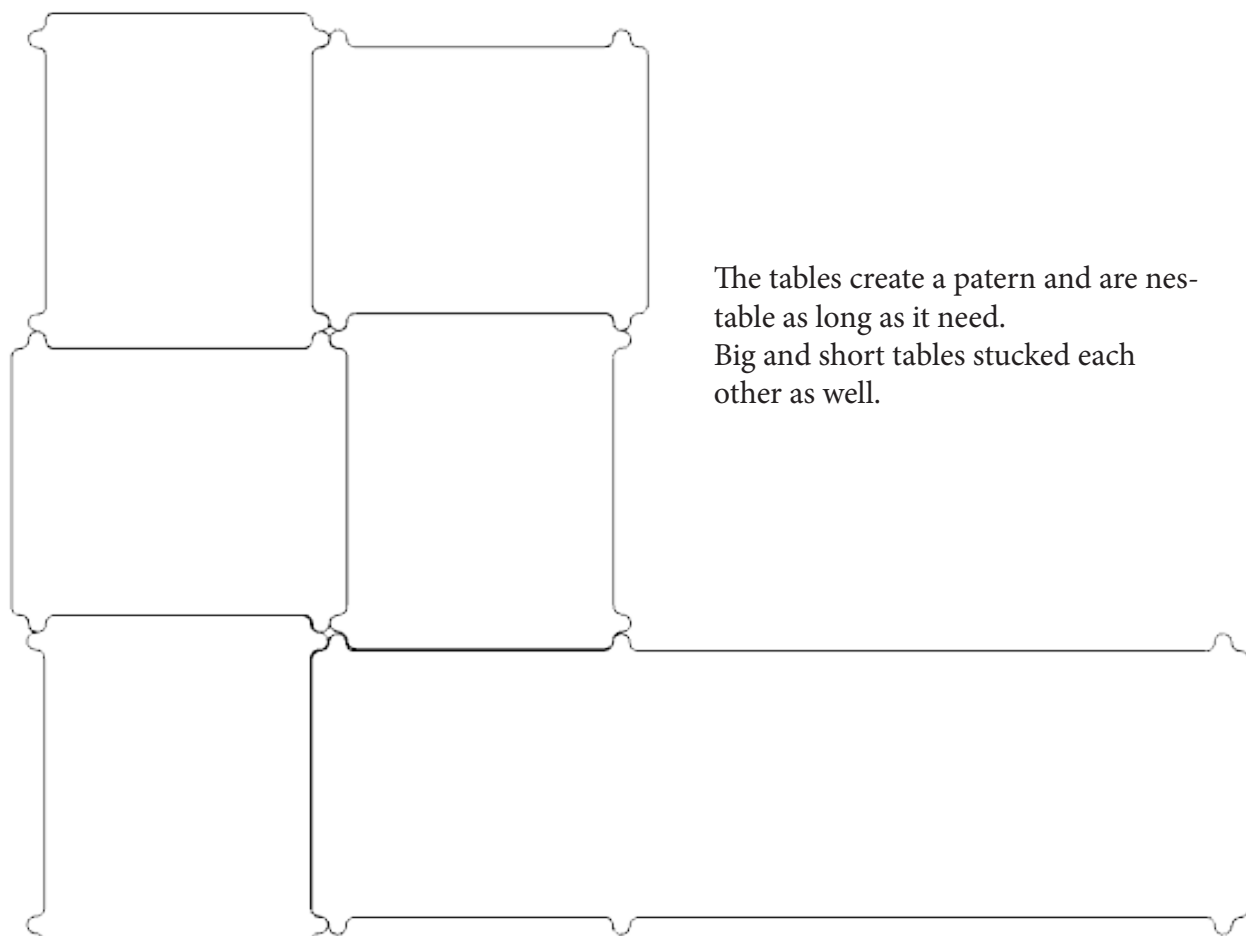

Dans la cuisine

Brief

- 1 - emboitable pour le rangement
- 2 - Pratique simple fonctionnel
- 3 - 4 tables carré et 2 longues tables
- 4 - modulable

Brief

- 1 - nestable for storage
- 2 - Practicale fonctional
- 3 - 4 squares and 2 long tables
- 4 - modular space

Pratique et fonctionnel simple

Emboitable et facile à ranger

Modulable dans l'espace

The tables create a pattern and are nestable as long as it need.
Big and short tables stucked each other as well.

Dept.	Technical reference	Created by	Approved by		
		Mat Menard	Document status		
		17/12/2019	Document type		
			DWG No.		
			Rev.	Date of issue	Sheet
					1/1
			table-plan		