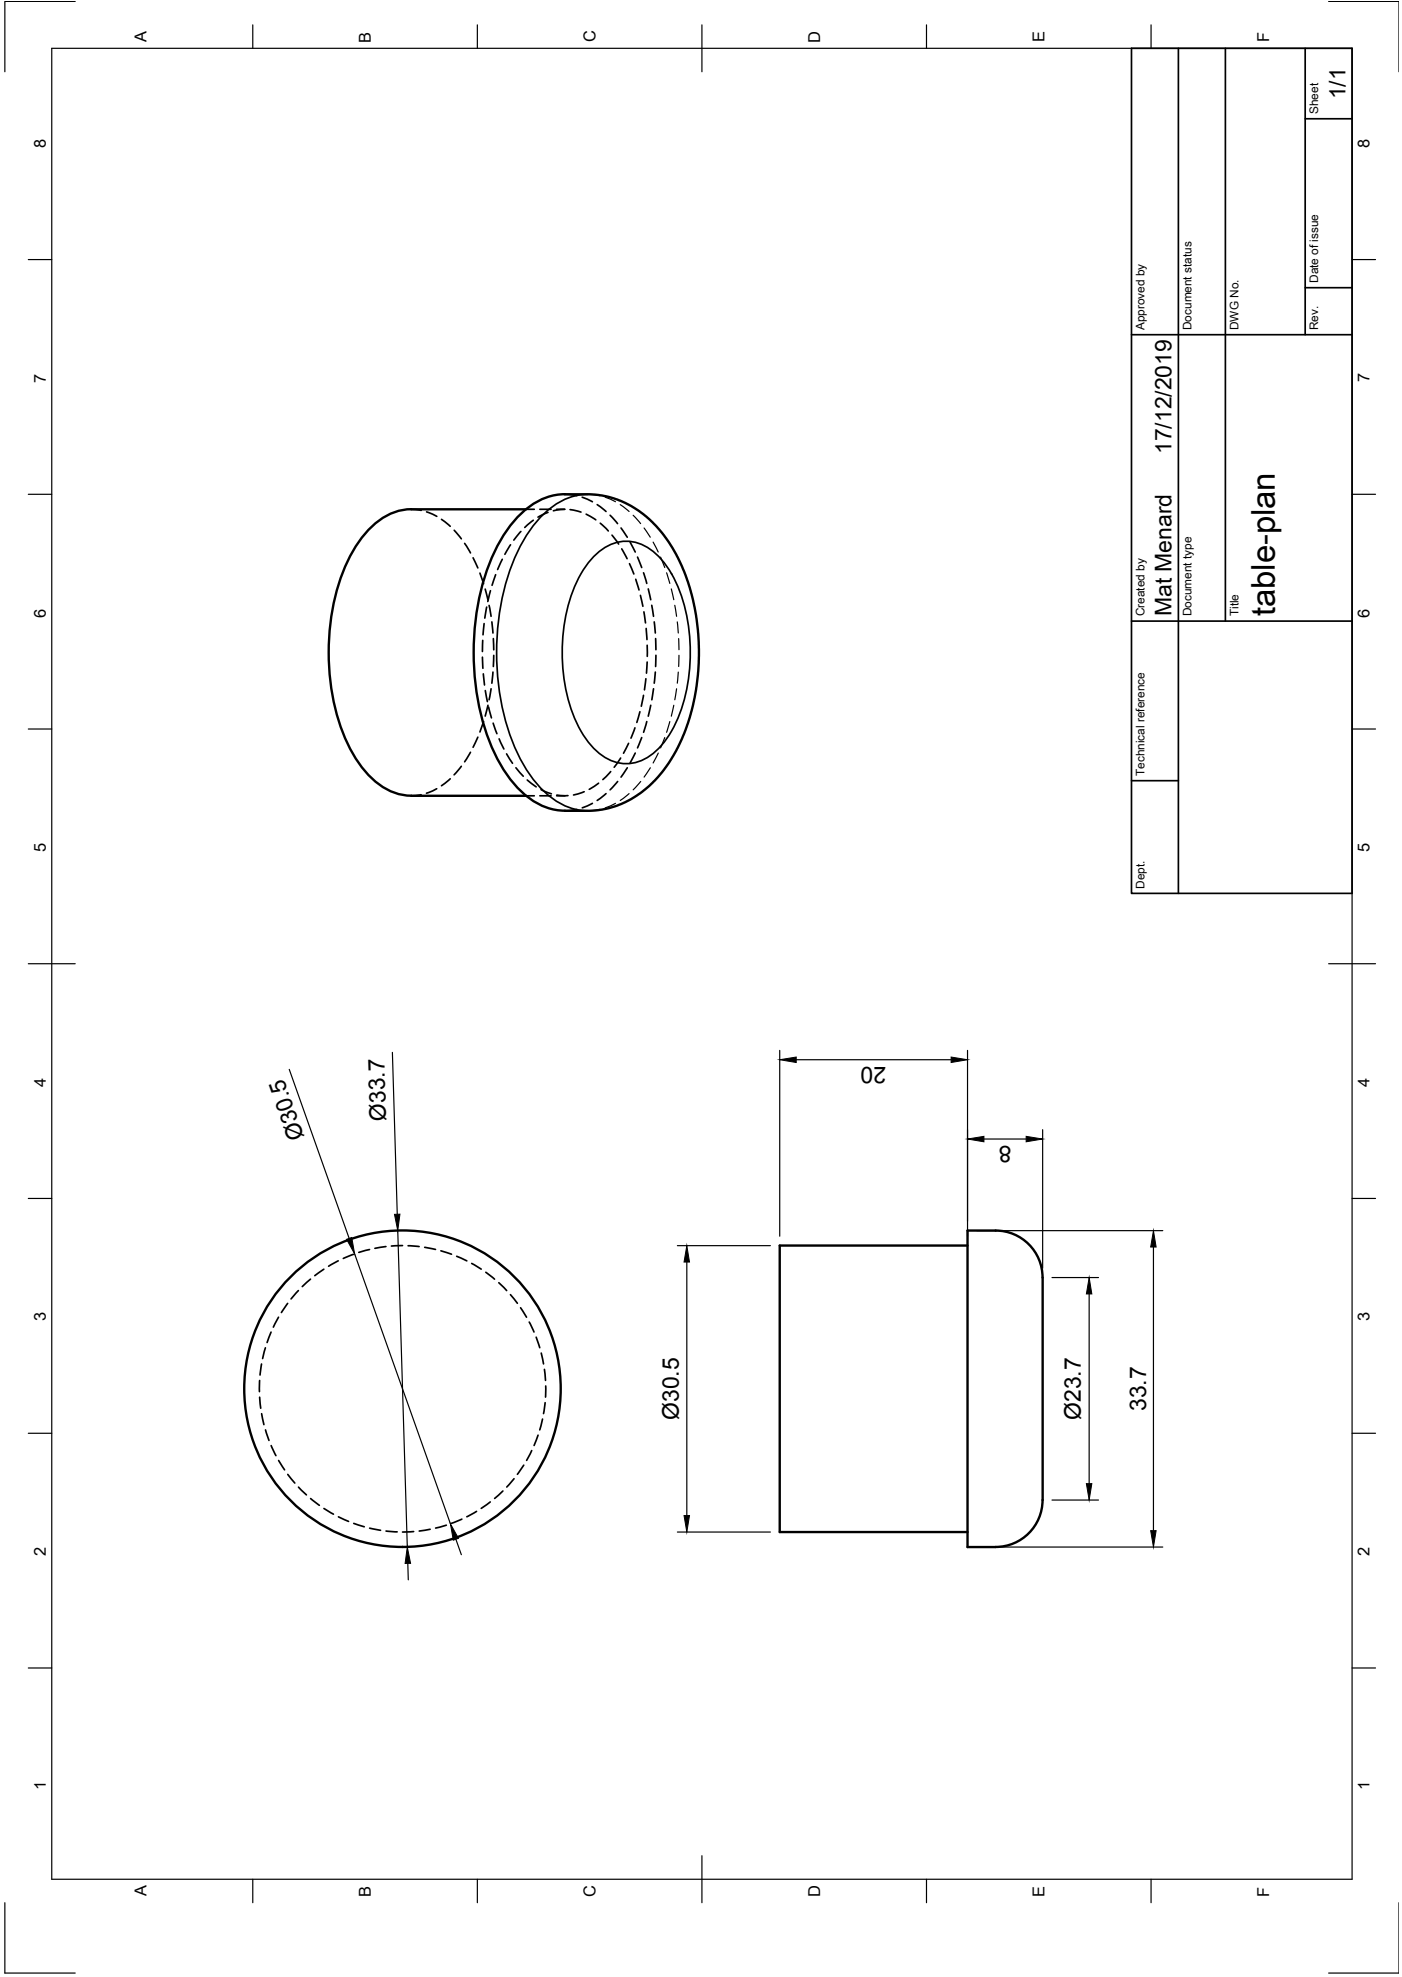

Pratique et fonctionnel simple

Emboitable et facile à ranger

Modulable dans l'espace

The tables create a pattern and are nestable as long as it need.
Big and short tables stucked each other as well.

Dept.	Technical reference	Created by	Approved by		
		Mat Menard	Document status		
		17/12/2019	Document type		
			DWG No.		
			Rev.	Date of issue	Sheet
					1/1
			table-plan		